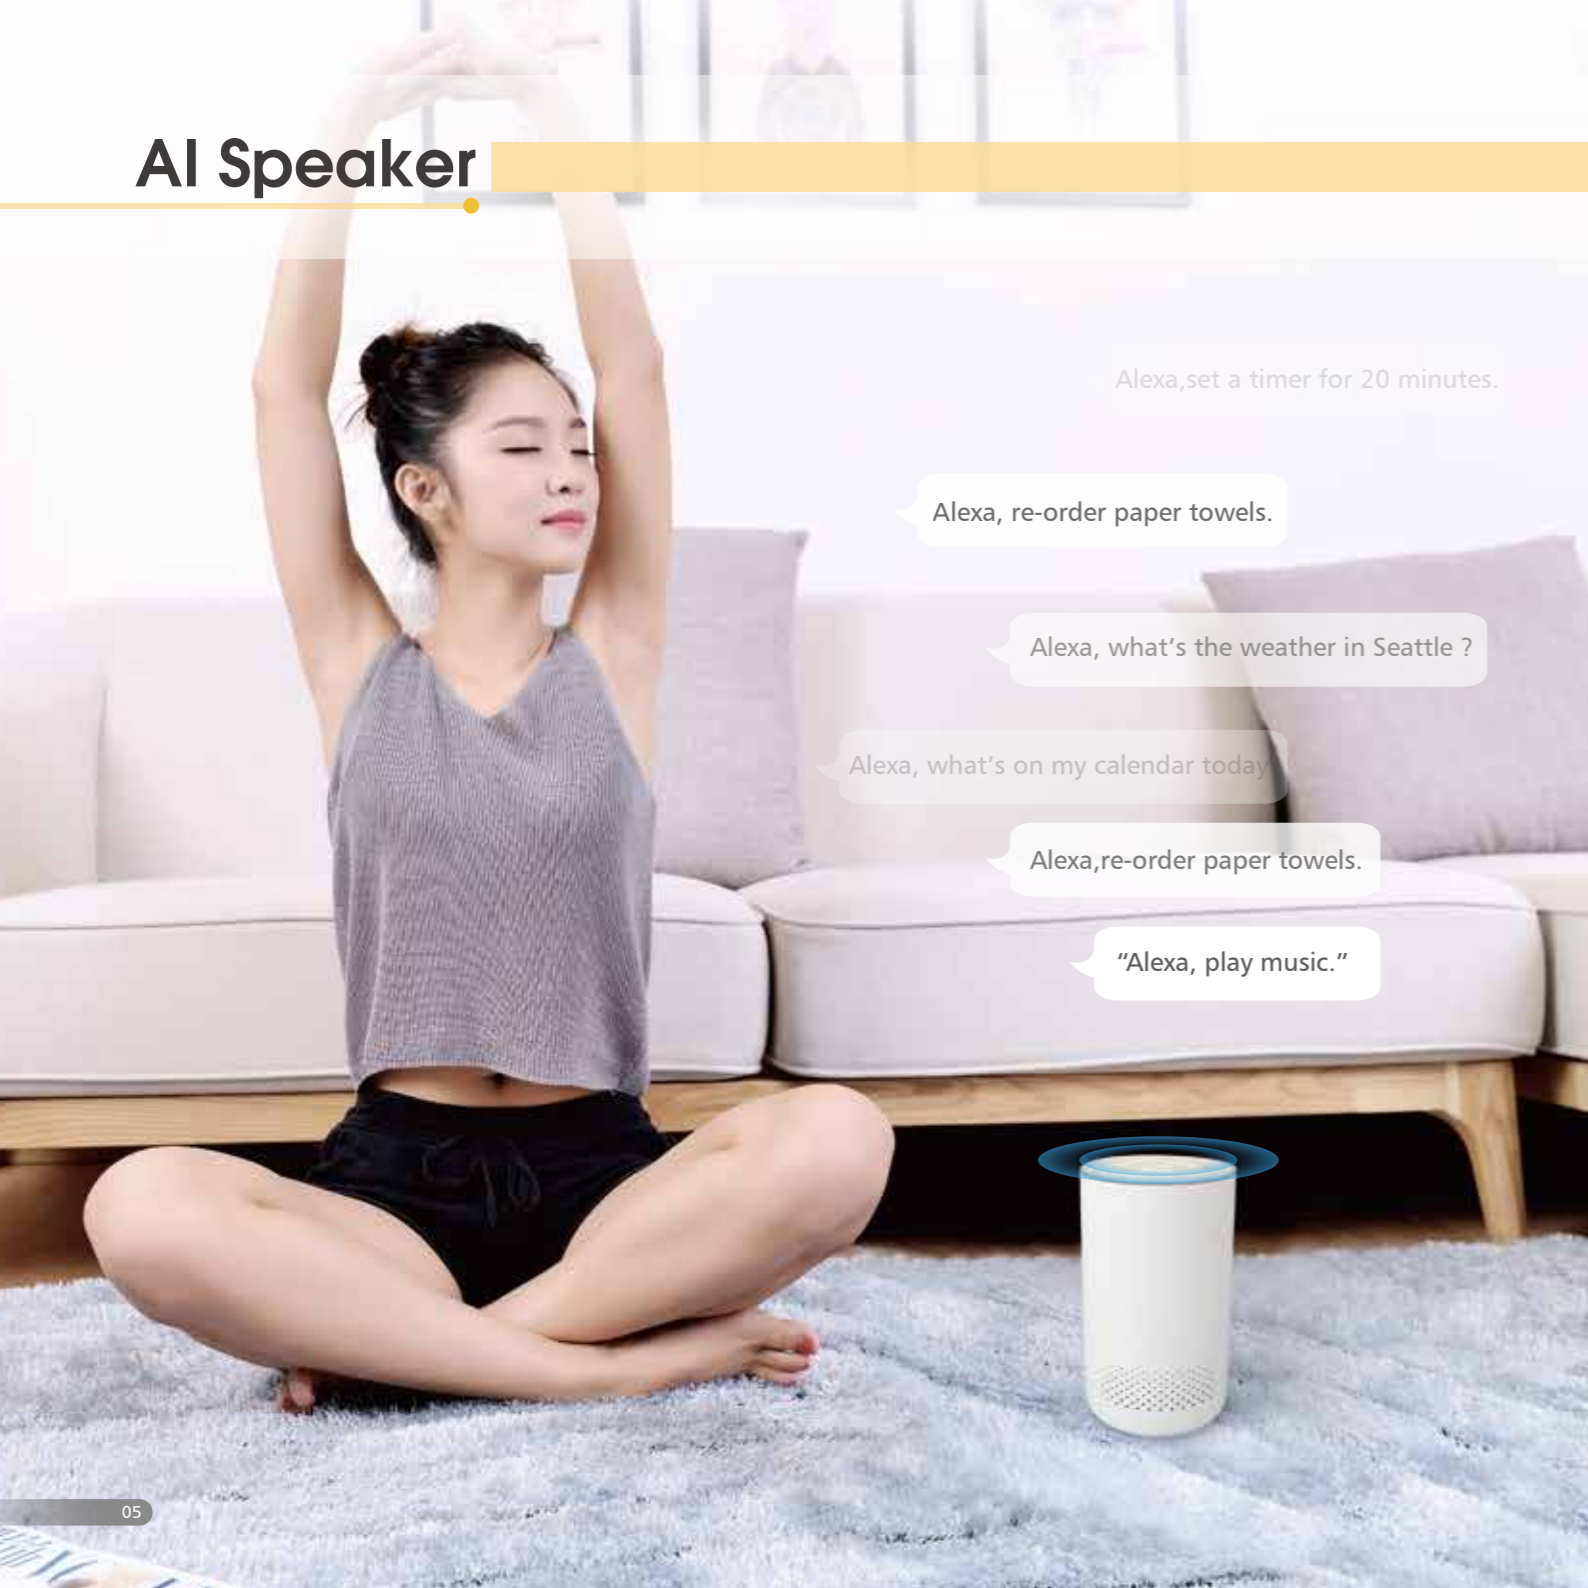

AI Speaker

Alexa, set a timer for 20 minutes.

Alexa, re-order paper towels.

Alexa, what's the weather in Seattle ?

Alexa, what's on my calendar today

Alexa, re-order paper towels.

"Alexa, play music."

Size: 90(D)*151(H)mm