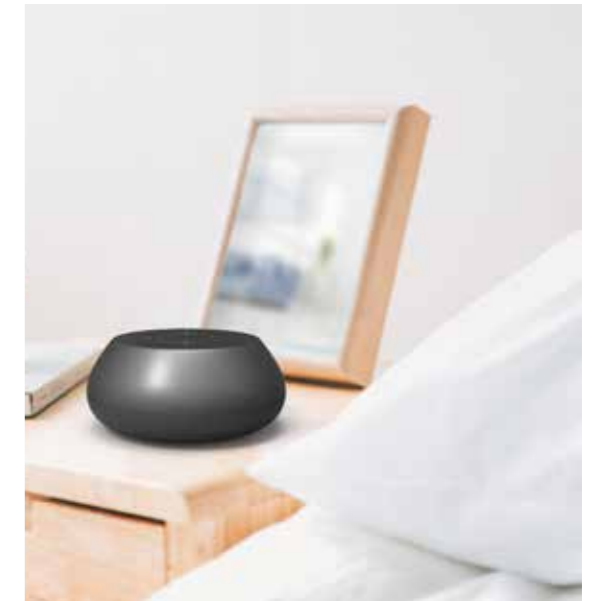

Size: 110(D)*49(H)mm

GK-DCM0303

- DDR3: 256MB
- FLASH: 256MB
- 4-Microphone Array
- Built-in Antenna
- Rated Power: 3W RMS
- Input: DC 5V/1.5A
- Built-in Battery: 2000mAh/3.7V(optional)
- Frequency Response: 120-20KHz(-10dB)
- Transducer: 1.5"*1 Fullrange
- Wi-Fi: Built-in 2.4G Wi-Fi
- Bluetooth: 4.2 V